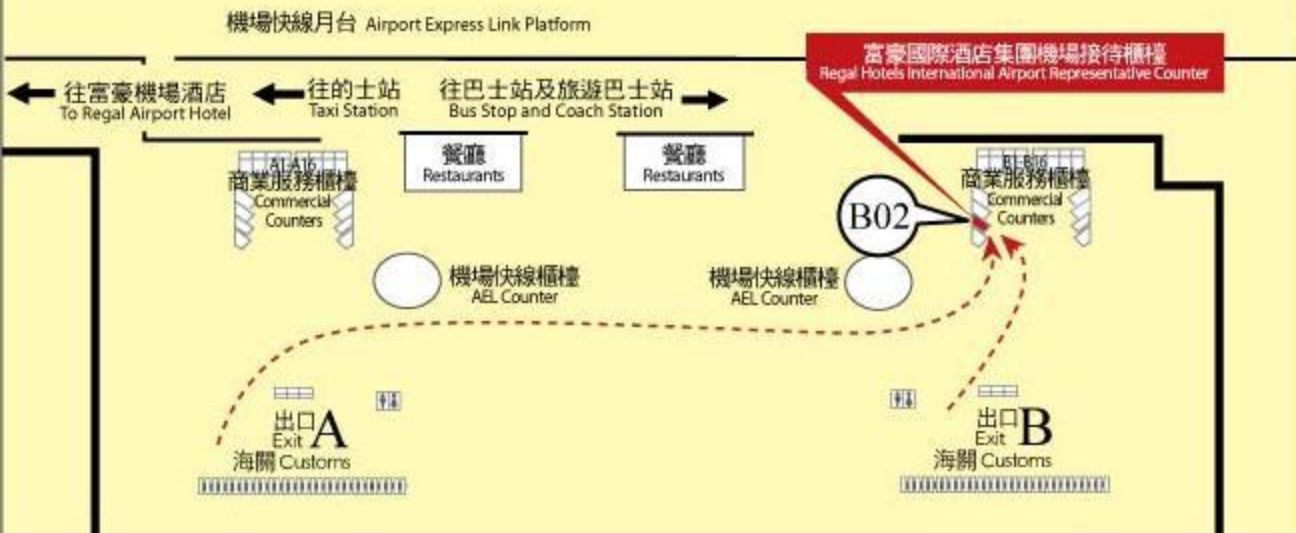

Limousine Services offered by Regal Riverside Hotel

From Hong Kong International Airport to the Regal Riverside Hotel:

1, Mercedes Benz (4 seater)

HK\$700

2. Deluxe Wagon (6 seater)

HK\$700

3. Mini Bus (20 seater)

HK\$950

For the location Regal Hotels International Airport Representative Counter, please refer to the map attached.

All mentioned rates are **net price for single way and advance booking is required.**

請到富豪國際酒店集團機場接待櫃檯“B02”與駐機場服務員查詢有關穿梭巴士服務。

Kindly contact Regal Hotels International Airport Representatives at “B02” Counter for shuttle bus service.